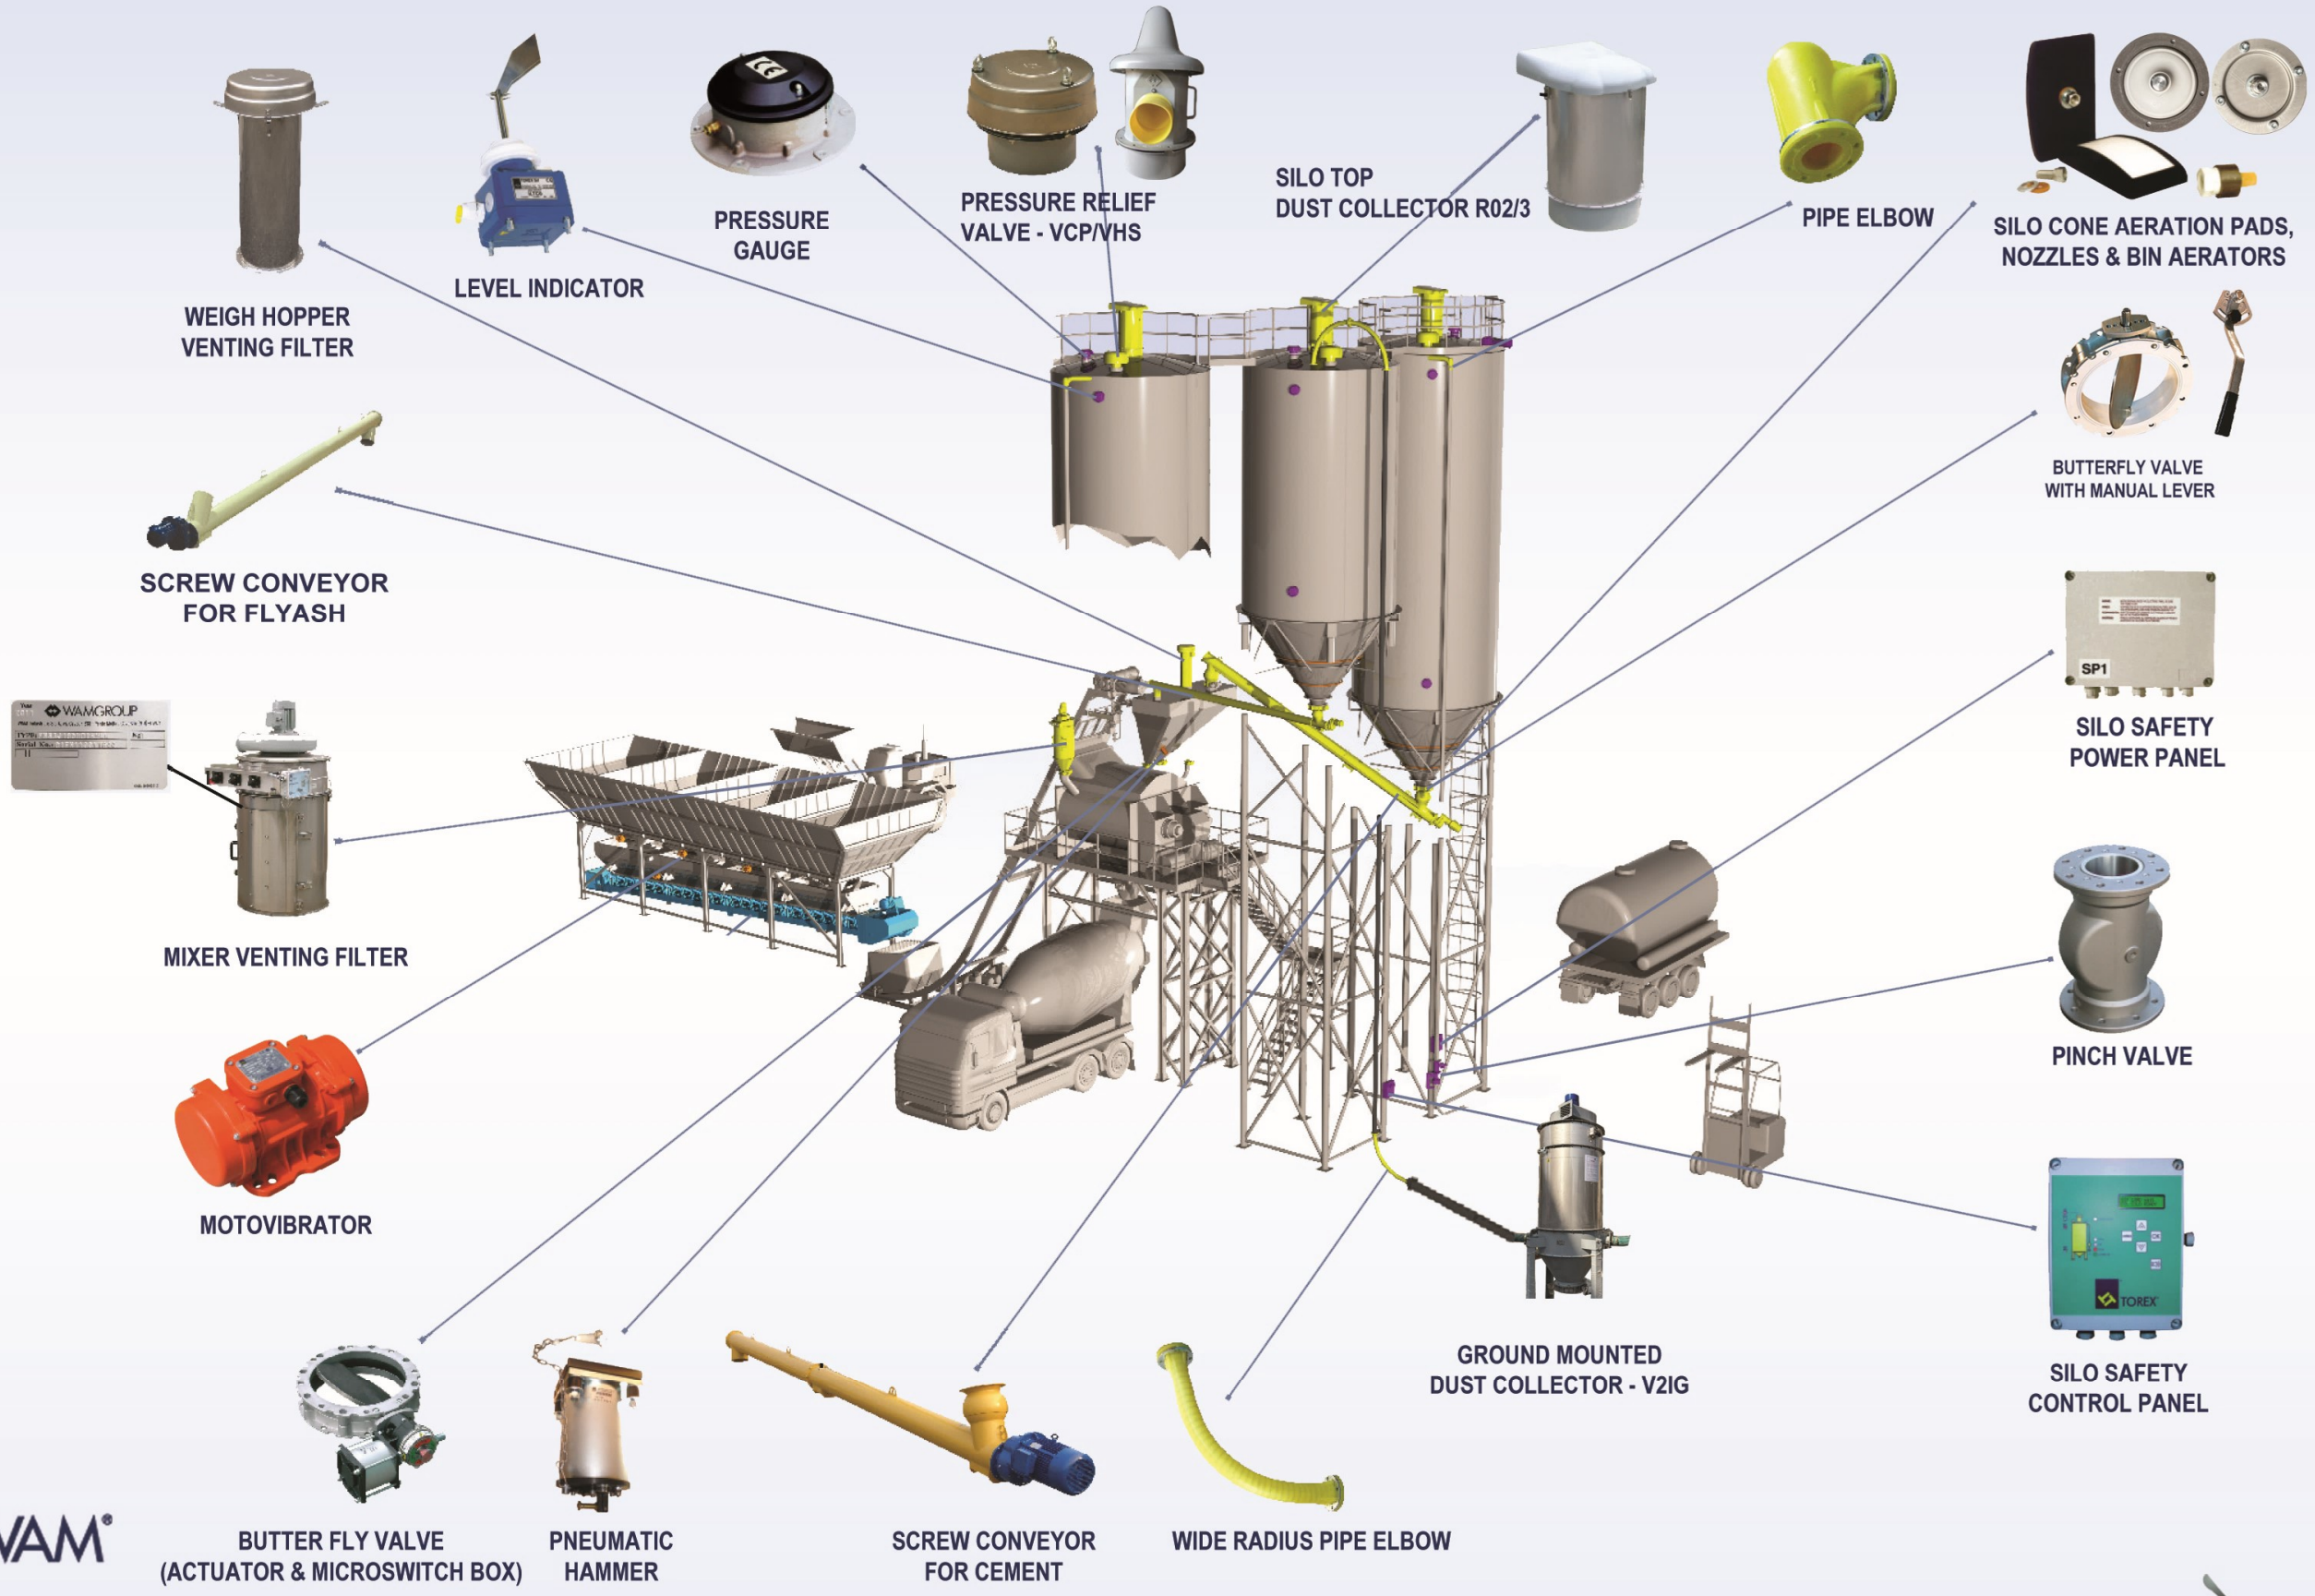

RMC PLANT / HOT MIX PLANT COMPONENTS

Authorized Dealer For WAM India

FINE EQUIPMENTS INDIA PVT LTD.

Fine Centre, Behind Shroff's Srushti,
Off Mumbai - Bangalore Highway,
Mhalunge, Pune 411045. INDIA.

+91 72760 10201
+91 91120 25858
+91 93264 39921

END BEARING - FLYASH

END BEARING - CEMENT

HANGER BEARING FOR CEMENT

HANGER BEARING FOR FLYASH

DUST COLLECTOR ACCESSORIES

TOP COVER FOR DUCT COLLECTOR

FILTER CARTRIDGES - R03

SOLENOID COIL SET - R03