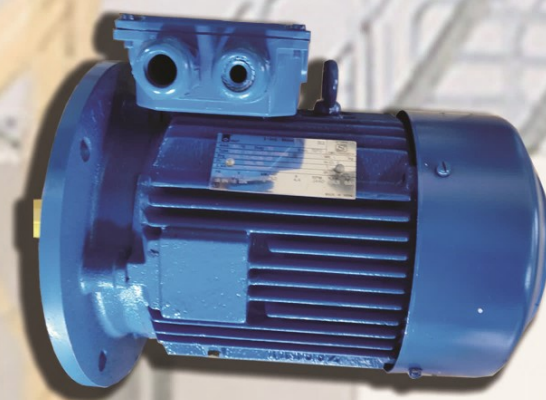

GEAR BOX

ELECTRIC MOTOR