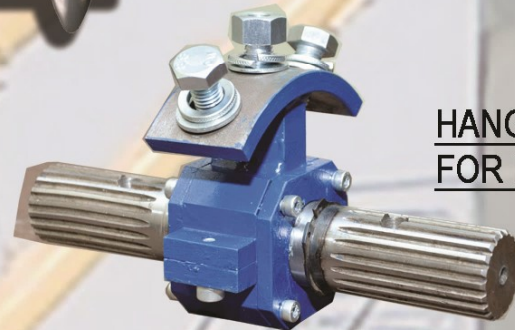

END BEARING - FLYASH

END BEARING - CEMENT

HANGER BEARING FOR CEMENT

HANGER BEARING FOR FLYASH

DUST COLLECTOR ACCESSORIES

TOP COVER FOR DUCT COLLECTOR

FILTER CARTRIDGES - R03

SOLENOID COIL SET - R03