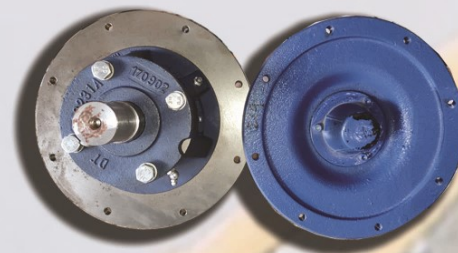

END BEARING - FLYASH

END BEARING - CEMENT

HANGER BEARING FOR CEMENT

HANGER BEARING FOR FLYASH

DUST COLLECTOR ACCESSORIES

TOP COVER FOR DUCT COLLECTOR

FILTER CARTRIDGES - R03

SOLENOID COIL SET - R03

FILTER CARTRIDGES- R02 / V2IG

CONTROL PANEL - R03

VIBRATOR

 **WAM**
Authorized Dealer For WAM India

 **FINE EQUIPMENTS INDIA PVT LTD.**

Fine Centre, Behind Shroff's Srushti,
Off Mumbai - Bangalore Highway,
Mhalunge, Pune 411045. INDIA.