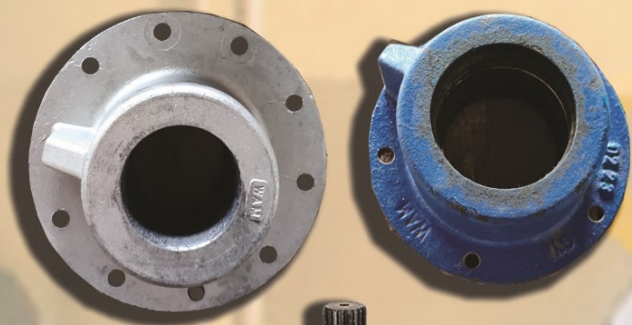

SEALING UNIT