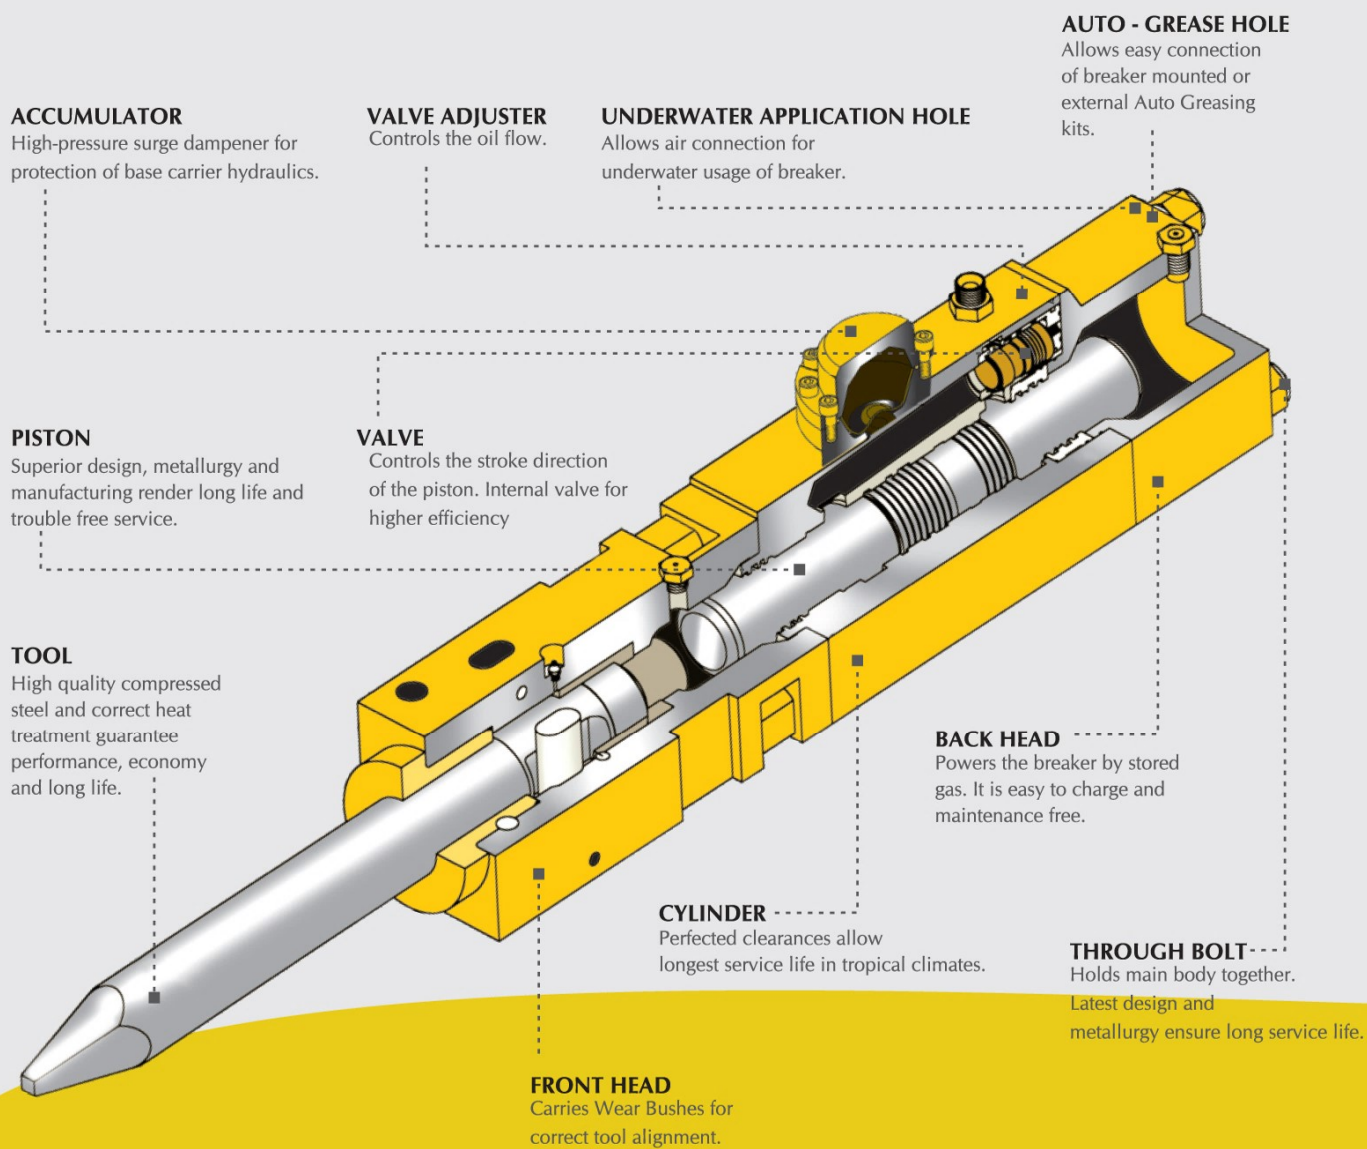

**FINE EQUIPMENTS
(INDIA) PVT. LTD.**

www.fineequipment.net

STRENGTH YOU CAN TRUST

ABOUT US

Founded in 2002, **Fine Equipments** has established it self as a leading provider of demolition and construction equipment in India, specializing in hydraulic rock breakers. We offer a diverse product range, including Rock Breakers, Motor Graders, Mini Excavators, and various excavator attachments such as Quick Coupler, Rock Drills, Grapple Series, and Clamshell Buckets, drum roller etc. Additionally, we offer Truck Mounted Cranes, Crawler Cranes, Multi-utility Machines, Walk-Behind Rollers, Mini Dumpers & Mixers, Skid Steer Loaders, Industrial Motors, Vibrators, light Towers, and a comprehensive array of Light Construction Equipment., all designed with advanced technology for high power and low maintenance.

* Some features are optional.

- Auto Greasing
- Underwater Application
- Low Noise Version

ROCK BREAKER

		FINE 3 X	FINE 6 X	FINE 12 X	FINE 23 X Plus	FINE 37 X	FINE 46 X	FINE 65 X	FINE 80 X
Operating Weight	kg	144	405	920	1760	2350	3314	4100	6300
Overall Height (with bracket)	mm	1271	1870	2400	2707	3100	3612	3775	4200
Operating Pressure	bar	80 - 110	90 - 130	150 - 180	160 - 180	160 - 180	160 - 180	150 - 180	180 - 210
Required Oil Flow	lpm	20 - 30	45 - 90	90 - 120	120 - 180	180 - 220	190 - 250	250 - 350	300 - 400
Impact Rate	bpm	600 - 1000	400 - 800	400 - 900	350 - 550	300 - 500	300 - 500	200 - 400	180 - 350
Tool Diameter	mm	45	72	110	140	155	165	180	200
Suitable Base Machine	ton	1.3 - 4	5 - 8	10 - 14	18 - 28	30 - 38	40 - 49	50 - 65	65 - 85